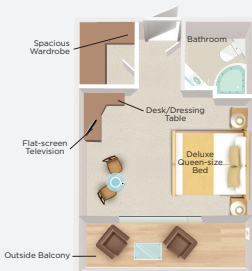

Deck & Suite Plans

MS Caledonian Sky

Suite Categories

- Owner's Corner Balcony Suites
- Premium Balcony Suites
- Deluxe Balcony Suites
- Premium Suites
- Superior Suites
- Standard Suites
- Standard Suites (Forward)

Technical Data

MS Caledonian Sky – Refurbished 2021

• Length: 90.6m • Width: 15.3m • Tonnage: 4,200 • Maximum Cruising Speed: 12 Knots • Crew: 75 • Guest Capacity: 114

Castle Deck

Category: Standard & Standard (Forward) Suites
22.7 square metres/244 square feet

Caledonian Deck

Category: Superior Suite
21.6 square metres/233 square feet

Promenade Deck

Category: Premium Suite
20.2 square metres/217 square feet

Bridge Deck

Category: Deluxe Balcony Suite
24.2 square metres/260 square feet

Promenade Deck

Category: Premium Balcony Suite
25.8 square metres/278 square feet

Promenade Deck

Category: Owner's Corner Balcony Suite
34.2 square metres/368 square feet

Please note: dimensions include balcony. Deck and suite plans are indicative only and may vary slightly.