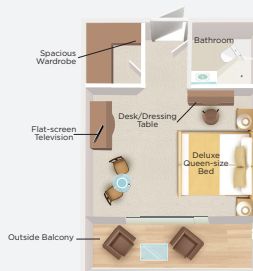

Technical Data

MS Caledonian Sky – Refurbished 2021

• Length: 90.6m • Width: 15.3m • Tonnage: 4,200 • Maximum Cruising Speed: 12 Knots • Crew: 75 • Guest Capacity: 114

Castle Deck

Category: Standard & Standard (Forward) Suites
22.7 square metres/244 square feet

Caledonian Deck

Category: Superior Suite
21.6 square metres/233 square feet

Promenade Deck

Category: Premium Suite
20.2 square metres/217 square feet

Bridge Deck

Category: Deluxe Balcony Suite
24.2 square metres/260 square feet

Promenade Deck

Category: Premium Balcony Suite
25.8 square metres/278 square feet

Promenade Deck

Category: Owner's Corner Balcony Suite
34.2 square metres/368 square feet

Please note: dimensions include balcony. Deck and suite plans are indicative only and may vary slightly.