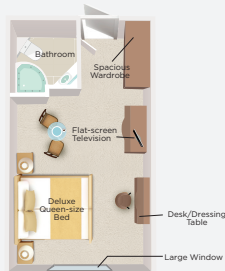

Deck & Suite Plans

MS Caledonian Sky

Suite Categories

- Owner's Corner Balcony Suites
- Premium Balcony Suites
- Deluxe Balcony Suites
- Premium Suites
- Superior Suites
- Standard Suites
- Standard Suites (Forward)

Technical Data

MS Caledonian Sky – Refurbished 2021

• Length: 90.6m • Width: 15.3m • Tonnage: 4,200 • Maximum Cruising Speed: 12 Knots • Crew: 75 • Guest Capacity: 114

Castle Deck

Category: Standard & Standard (Forward) Suites
22.7 square metres/244 square feet

Caledonian Deck

Category: Superior Suite
21.6 square metres/233 square feet

Promenade Deck

Category: Premium Suite
20.2 square metres/217 square feet

Bridge Deck

Category: Deluxe Balcony Suite
24.2 square metres/260 square feet

Promenade Deck

Category: Premium Balcony Suite
25.8 square metres/278 square feet

Promenade Deck

Category: Owner's Corner Balcony Suite
34.2 square metres/368 square feet

Please note: dimensions include balcony. Deck and suite plans are indicative only and may vary slightly.