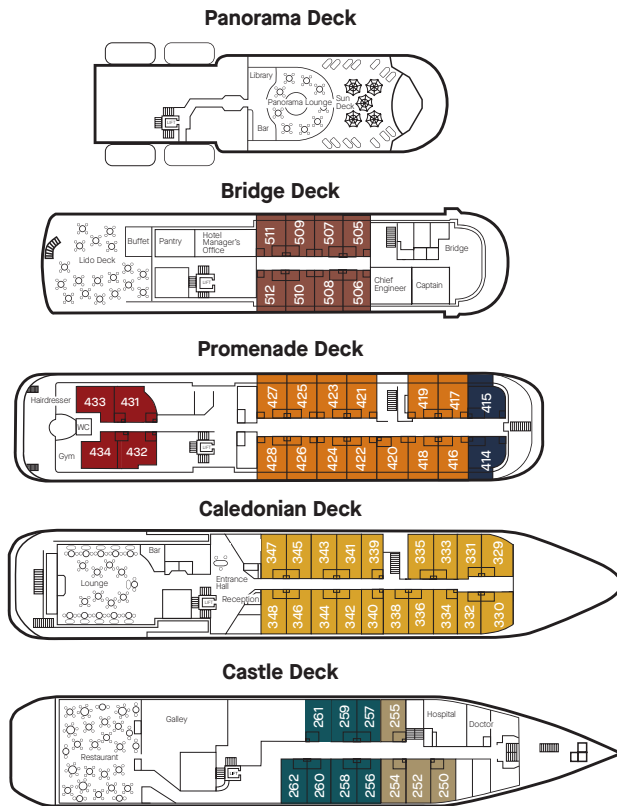

Deck & Suite Plans

MS Caledonian Sky

Suite Categories

- Owner's Corner Balcony Suites
- Premium Balcony Suites
- Deluxe Balcony Suites
- Premium Suites
- Superior Suites
- Standard Suites
- Standard Suites (Forward)

Technical Data

MS Caledonian Sky – Refurbished 2021

• Length: 90.6m • Width: 15.3m • Tonnage: 4,200 • Maximum Cruising Speed: 12 Knots • Crew: 75 • Guest Capacity: 114

Castle Deck

Category: Standard & Standard (Forward) Suites
22.7 square metres/244 square feet

Caledonian Deck

Category: Superior Suite
21.6 square metres/233 square feet

Promenade Deck

Category: Premium Suite
20.2 square metres/217 square feet

Bridge Deck

Category: Deluxe Balcony Suite
24.2 square metres/260 square feet

Promenade Deck

Category: Premium Balcony Suite
25.8 square metres/278 square feet

Promenade Deck

Category: Owner's Corner Balcony Suite
34.2 square metres/368 square feet

Please note: dimensions include balcony. Deck and suite plans are indicative only and may vary slightly.