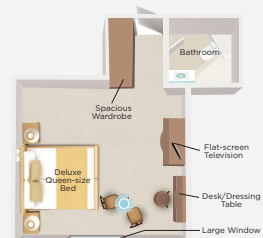

Deck & Suite Plans

MS Caledonian Sky

Suite Categories

- Owner's Corner Balcony Suites
- Premium Balcony Suites
- Deluxe Balcony Suites
- Premium Suites
- Superior Suites
- Standard Suites
- Standard Suites (Forward)

Technical Data

MS Caledonian Sky – Refurbished 2021

• Length: 90.6m • Width: 15.3m • Tonnage: 4,200 • Maximum Cruising Speed: 12 Knots • Crew: 75 • Guest Capacity: 114

Castle Deck

Category: Standard & Standard (Forward) Suites
22.7 square metres/244 square feet

Caledonian Deck

Category: Superior Suite
21.6 square metres/233 square feet

Promenade Deck

Category: Premium Suite
20.2 square metres/217 square feet

Bridge Deck

Category: Deluxe Balcony Suite
24.2 square metres/260 square feet

Promenade Deck

Category: Premium Balcony Suite
25.8 square metres/278 square feet

Promenade Deck

Category: Owner's Corner Balcony Suite
34.2 square metres/368 square feet

Please note: dimensions include balcony. Deck and suite plans are indicative only and may vary slightly.