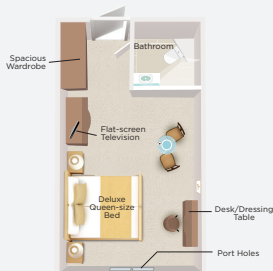

Deck & Suite Plans

MS Caledonian Sky

Suite Categories

- Owner's Corner Balcony Suites
- Premium Balcony Suites
- Deluxe Balcony Suites
- Premium Suites
- Superior Suites
- Standard Suites
- Standard Suites (Forward)

Technical Data

MS Caledonian Sky – Refurbished 2021

• Length: 90.6m • Width: 15.3m • Tonnage: 4,200 • Maximum Cruising Speed: 12 Knots • Crew: 75 • Guest Capacity: 114

Castle Deck

Category: Standard & Standard (Forward) Suites
22.7 square metres/244 square feet

Caledonian Deck

Category: Superior Suite
21.6 square metres/233 square feet

Promenade Deck

Category: Premium Suite
20.2 square metres/217 square feet

Bridge Deck

Category: Deluxe Balcony Suite
24.2 square metres/260 square feet

Promenade Deck

Category: Premium Balcony Suite
25.8 square metres/278 square feet

Promenade Deck

Category: Owner's Corner Balcony Suite
34.2 square metres/368 square feet

Please note: dimensions include balcony. Deck and suite plans are indicative only and may vary slightly.