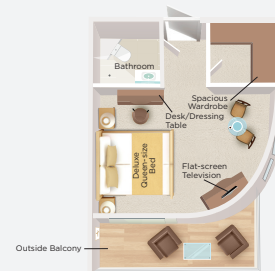

Technical Data

MS Caledonian Sky – Refurbished 2021

• Length: 90.6m • Width: 15.3m • Tonnage: 4,200 • Maximum Cruising Speed: 12 Knots • Crew: 75 • Guest Capacity: 114

Castle Deck

Category: Standard & Standard (Forward) Suites
22.7 square metres/244 square feet

Caledonian Deck

Category: Superior Suite
21.6 square metres/233 square feet

Promenade Deck

Category: Premium Suite
20.2 square metres/217 square feet

Bridge Deck

Category: Deluxe Balcony Suite
24.2 square metres/260 square feet

Promenade Deck

Category: Premium Balcony Suite
25.8 square metres/278 square feet

Promenade Deck

Category: Owner's Corner Balcony Suite
34.2 square metres/368 square feet

Please note: dimensions include balcony. Deck and suite plans are indicative only and may vary slightly.